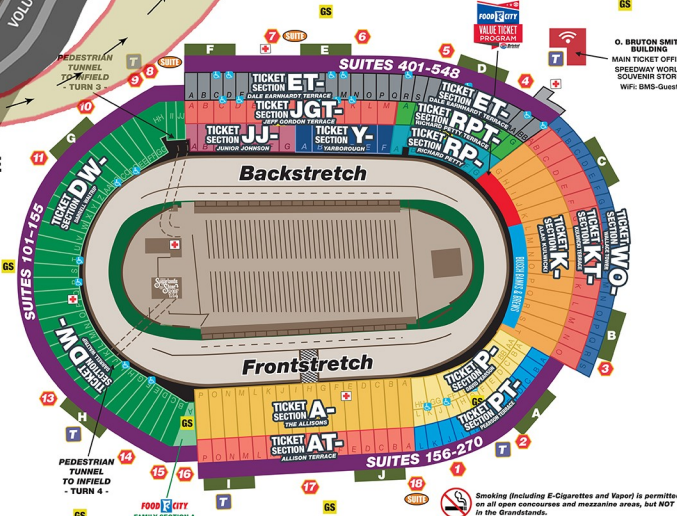

FAN ZONE

SOUVENIRS
American Vibes
BMS Souvenirs Z3XI
Car Chic - Woman's Apparel
Chase Elliott
Chevy Drivers
Ford Drivers
Hendrick Motorsports
Joe Gibbs Racing
JR Motorsports
Legacy Motor Club
Modern Outlaw
NASCAR Classics / Legends
Oakley Sunglasses
Racing Electronics
Richard Childress Racing
Soco Swings
Shady Rays Sunglasses
Sweet Victory Apparel
Team Penske

ENTERTAINMENT
It's Bristol Baby Sign
Axe Throwing
Double Shot Basketball
EA NASCAR Arcade
Euro Bungee
Food City Fan Zone Stage
Guest Welcome Village
Inflatable Combo
Obstacle Course Inflatables
Pit Stop Challenge
The King's Hat
Thunder Dome
Wrecking Ball

FOOD & DRINK
Creative Concessions Bar
Dips Ice Cream
Domino's Pizza
Kona Shaved Ice
Mac's Food Truck
Sugarlands Shine

CORPORATE PARTNERS
Air Force Army
Bass Pro Shops
Bowtie Nationals
Check A Vet
Chevrolet
Country Thunder Bristol
Demo Derby
Fans Don't Let Fans Drive Drunk
Hard Rock Hotel & Casino Bristol
Meade John Deere
O'Reilly Auto Parts
Racing Electronics
Sugarlands Shine
Tennessee Donor Services
Thor Industries
University of Northwestern Ohio
Weather Guard Truck Boxes
Westgate Resorts
ZYN

- T Ticket Booth
- A Elevators A-J
- 1 Gates 1-18
- SUITE Suite Entrance
- ♿ Accessible Seats
- Restrooms
- BALLAD Health Care Centers
- GS Guest Services