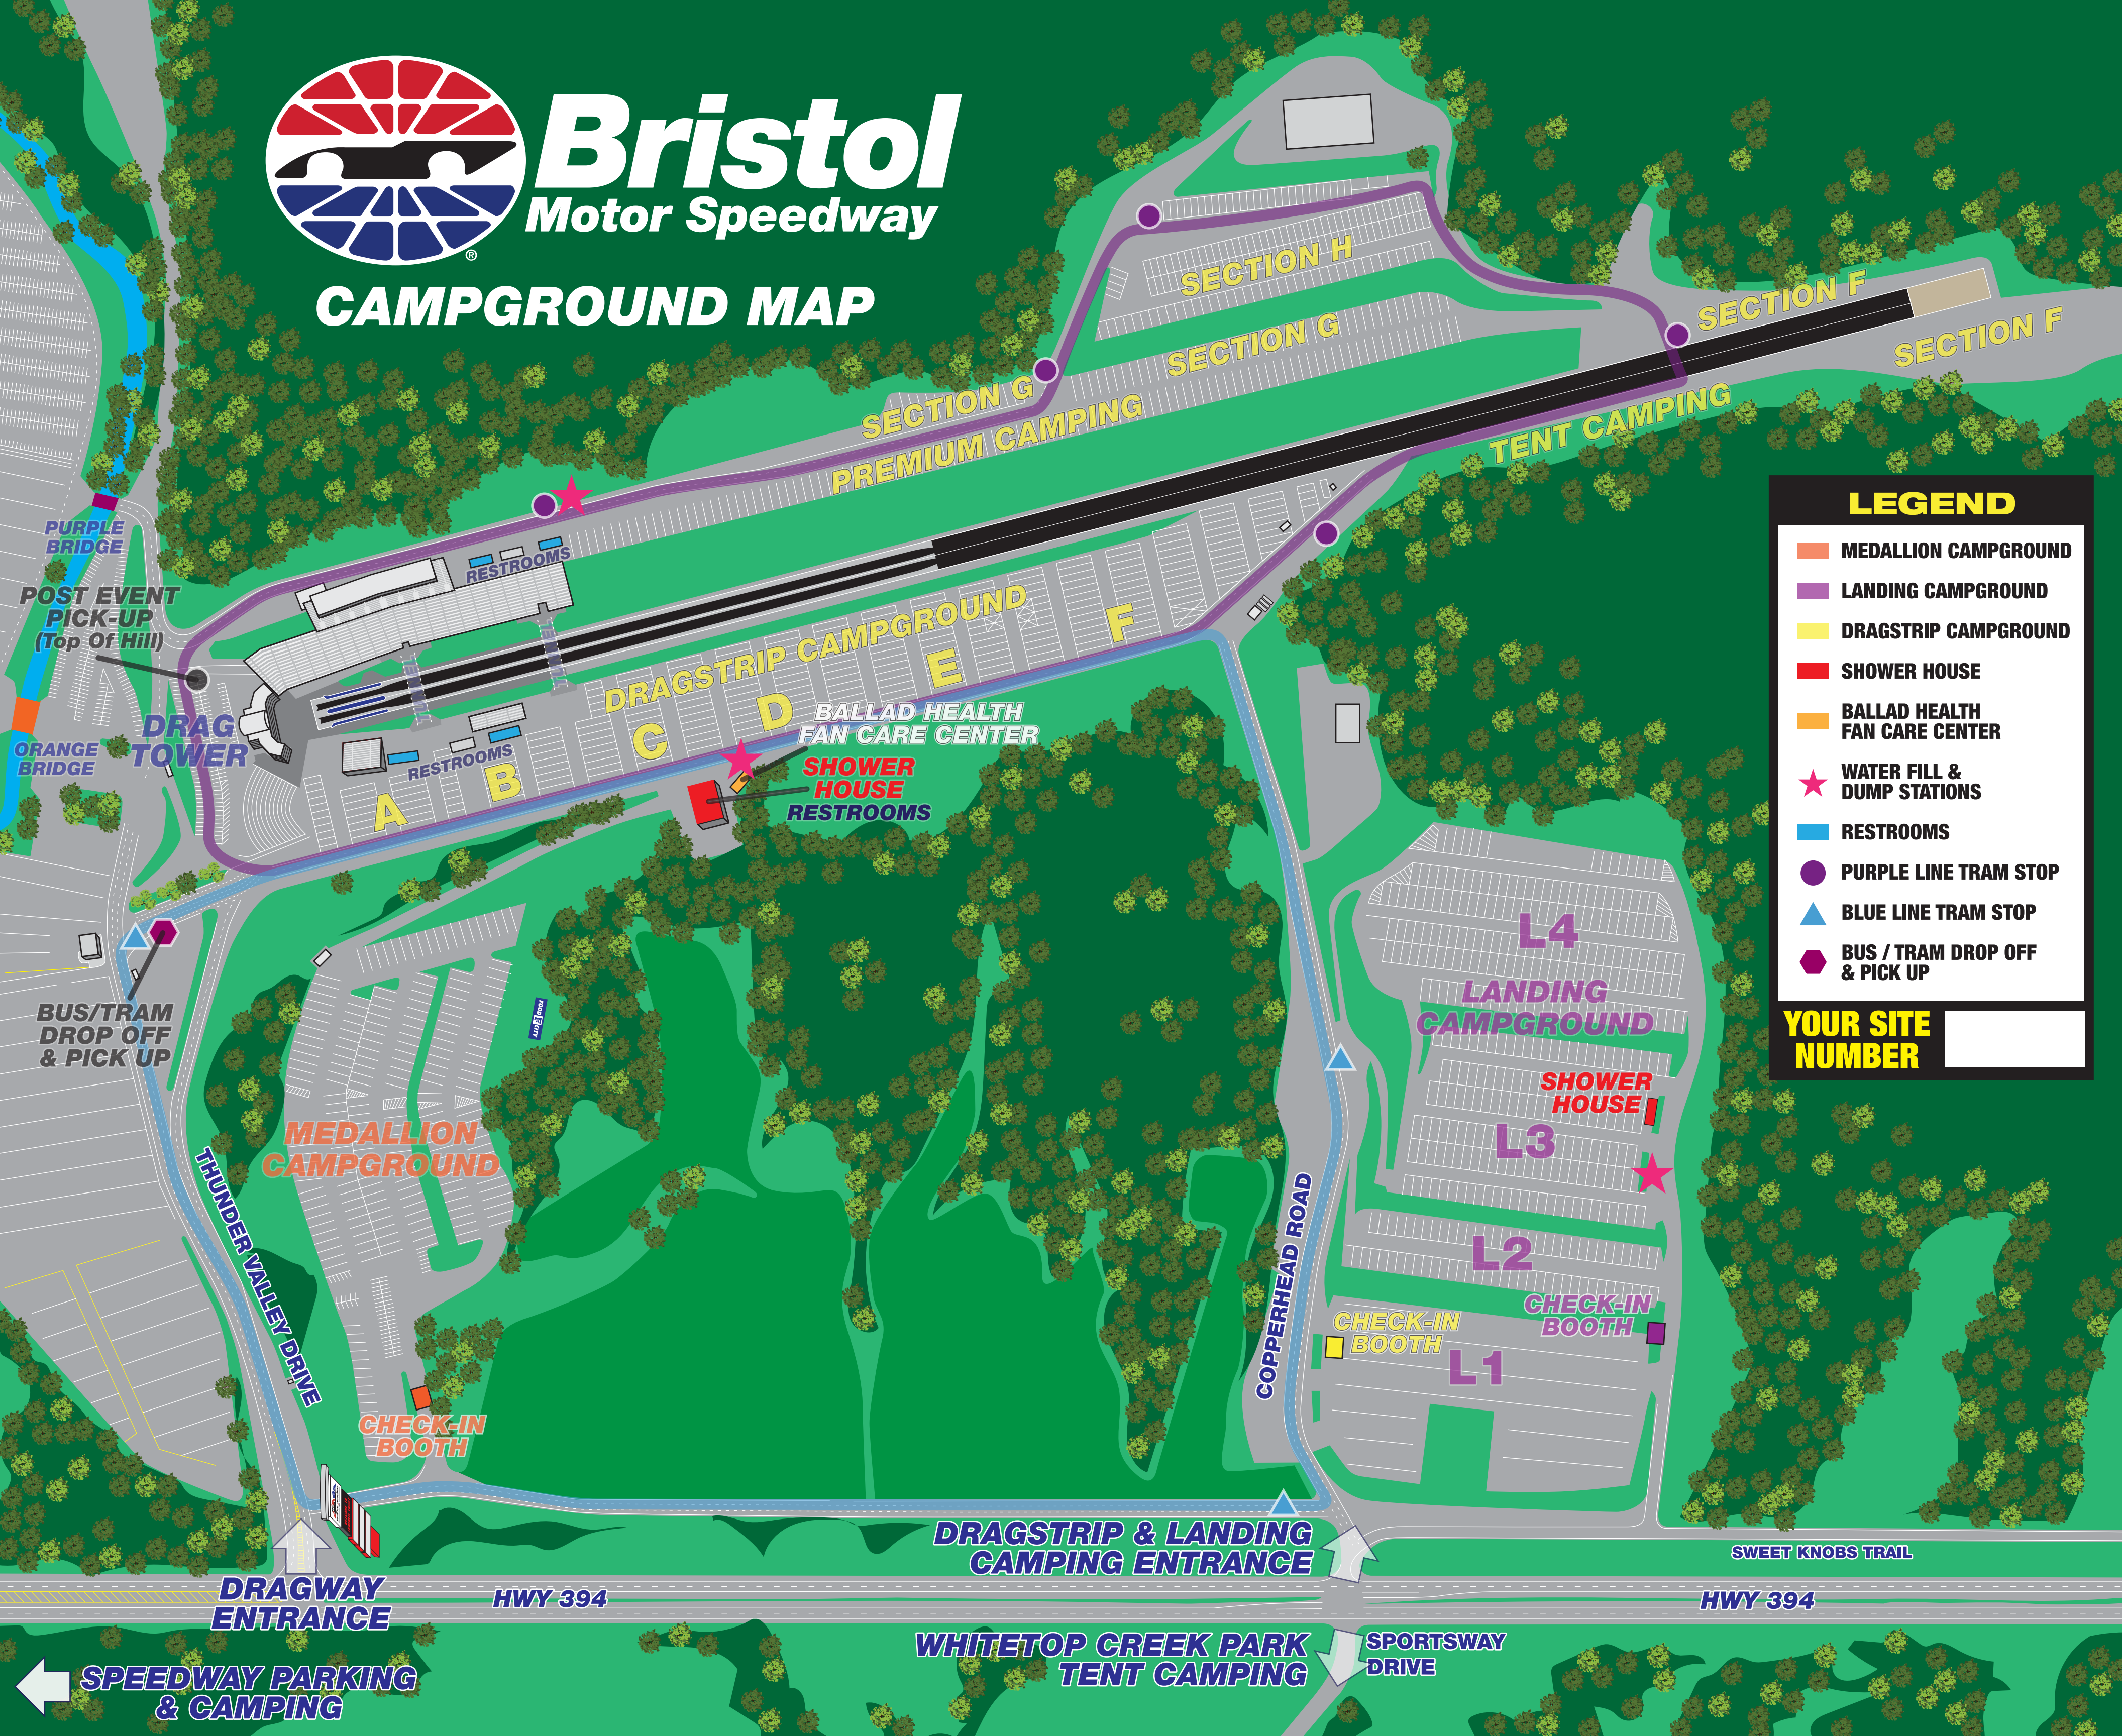

Bristol Motor Speedway

CAMPGROUND MAP

LEGEND

- MEDALLION CAMPGROUND
- LANDING CAMPGROUND
- DRAGSTRIP CAMPGROUND
- SHOWER HOUSE
- BALLAD HEALTH FAN CARE CENTER
- ★ WATER FILL & DUMP STATIONS
- RESTROOMS
- PURPLE LINE TRAM STOP
- ▲ BLUE LINE TRAM STOP
- ◆ BUS / TRAM DROP OFF & PICK UP

YOUR SITE NUMBER

PURPLE BRIDGE
POST EVENT PICK-UP (Top Of Hill)

ORANGE BRIDGE

BUS/TRAM DROP OFF & PICK UP

SPEEDWAY PARKING & CAMPING

DRAGWAY ENTRANCE

HWY 394

WHITETOP CREEK PARK TENT CAMPING

SPORTSWAY DRIVE

HWY 394

SWEET KNOBS TRAIL

COPPERHEAD ROAD

THUNDER VALLEY DRIVE

MEDALLION CAMPGROUND

CHECK-IN BOOTH

CHECK-IN BOOTH

SECTION G

SECTION H

SECTION F

SECTION F

TENT CAMPING

PREMIUM CAMPING

DRAG TOWER